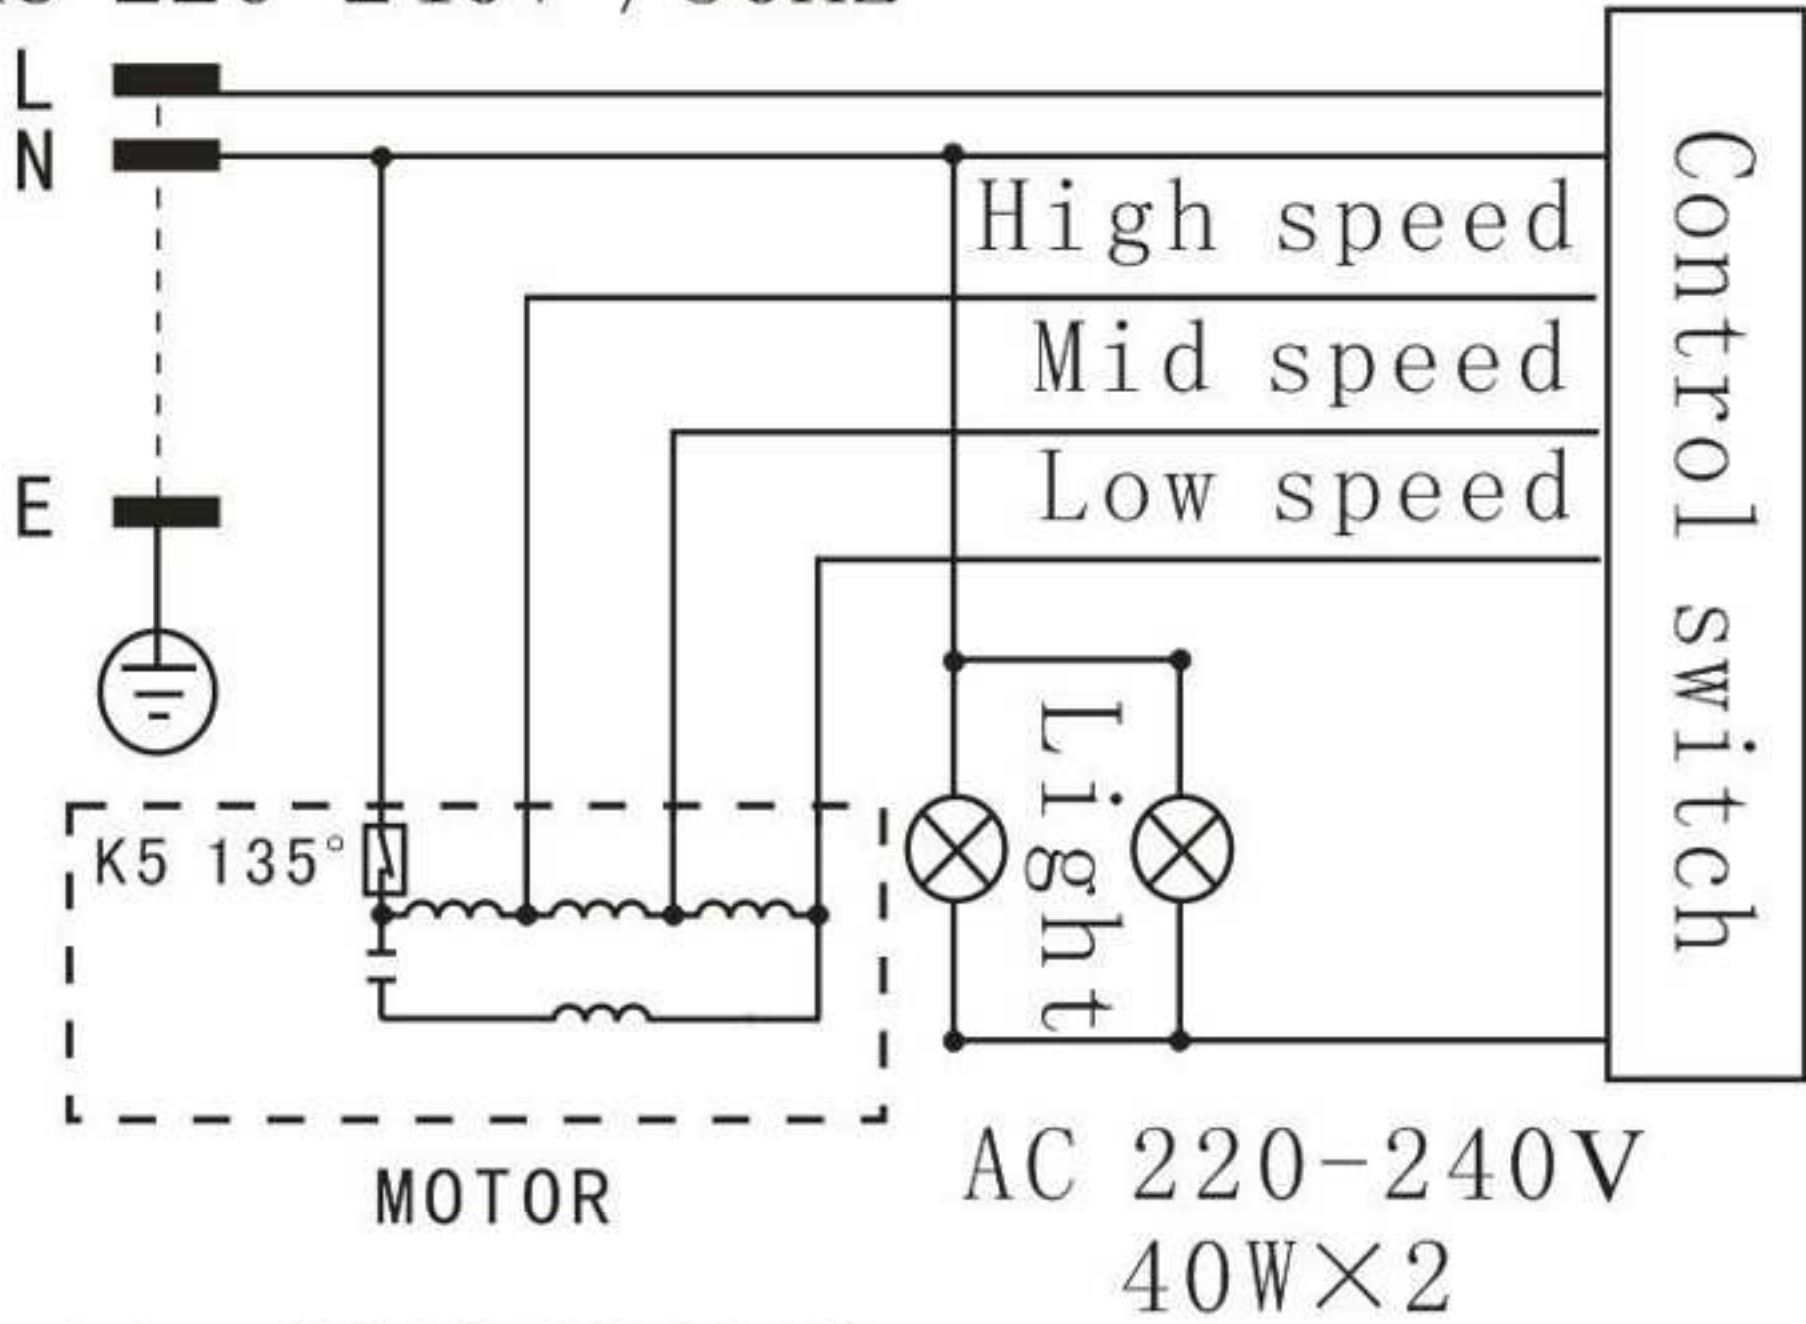

AC 220-240V / 50Hz

factory ref:SY-3288B3-P2-C13-600  
Carrefour ref:CHD350X-14